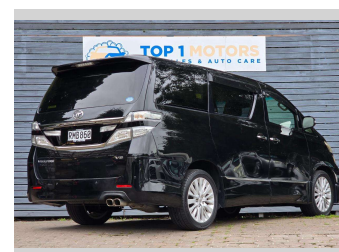

2013 Toyota vellfire 3.5 G

Purchase Price **\$18,950**
Includes GST, Registration & Licensing

Finance may be available on this vehicle. Ask one of our friendly staff for more information.

Gain peace of mind with Mechanical Breakdown Insurance. **Ask us how.**

Body Style
People Movers

Odometer
122,222 km

Engine
3456 cc

Fuel Type
Petrol

Transmission
Automatic

Wheels
-

VIN
7AT0H65MX26070445

Interior
Black, Cloth