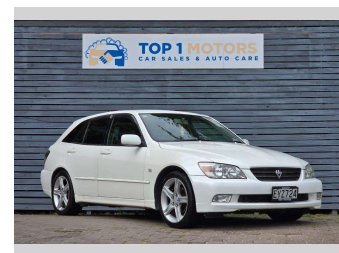

# 2002 Toyota ALTEZZA GITA

**Purchase Price** **\$5,950**  
Includes GST, Registration & Licensing

Finance may be available on this vehicle. Ask one of our friendly staff for more information.

Gain peace of mind with Mechanical Breakdown Insurance. **Ask us how.**

Body Style  
**Station Wagon**

Odometer  
**183,572 km**

Engine  
**1980 cc**

Fuel Type  
**Petrol**

Transmission  
**4-Speed Auto**

Wheels  
-

VIN  
**7A8H6390709097474**

Interior  
**Black, Cloth**