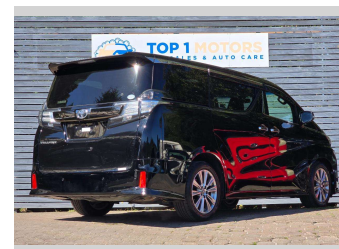

2018 Toyota vellfire 2.5 A EDITION GOLDEN EYES

Purchase Price

\$30,950

Includes GST, Registration & Licensing

Finance may be available on this vehicle. Ask one of our friendly staff for more information.

Gain peace of mind with Mechanical Breakdown Insurance. **Ask us how.**

Body Style

Station Wagon

Odometer

111,985 km

Engine

2500 cc

Fuel Type

-