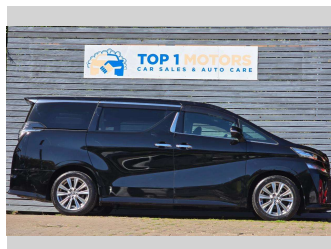

2018 Toyota vellfire 2.5 A EDITION GOLDEN EYES

Purchase Price

\$30,950

Includes GST, Registration & Licensing

Finance may be available on this vehicle. Ask one of our friendly staff for more information.

Gain peace of mind with Mechanical Breakdown Insurance. **Ask us how.**

Body Style

Station Wagon

Odometer

111,985 km

Engine

2500 cc

Fuel Type

-