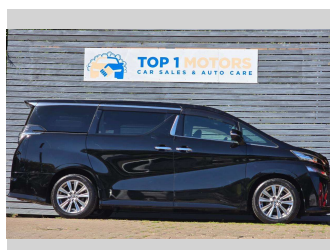

2018 Toyota vellfire 2.5 A EDITION GOLDEN EYES

Purchase Price **\$31,950**
Includes GST, Registration & Licensing

Finance may be available on this vehicle. Ask one of our friendly staff for more information.

Body Style
Station Wagon

Odometer
111,985 km

Engine
2500 cc

Fuel Type
-

Transmission
CVT 7

Wheels
-

VIN
7AT0H65MX26168810

Interior
Black, half leather