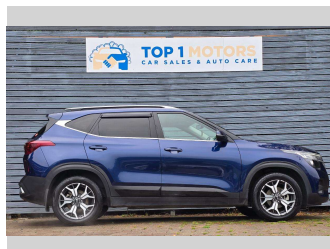

2019 KIA SELTOS EX 2.0P/IV

Purchase Price **\$19,950**
Includes GST, Registration & Licensing

Finance may be available on this vehicle. Ask one of our friendly staff for more information.

Gain peace of mind with Mechanical Breakdown Insurance. **Ask us how.**

Body Style
Station Wagon

Odometer
102,878 km

Engine
1999 cc

Fuel Type
Petrol

Transmission
Automatic

Wheels
-

VIN
KNAER81ATL7019200

Interior
Black, half leather