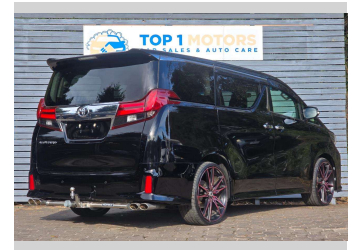

2015 Toyota ALPHARD 2.5S

Purchase Price **\$29,950**
Includes GST, Registration & Licensing

Finance may be available on this vehicle. Ask one of our friendly staff for more information.

Gain peace of mind with Mechanical Breakdown Insurance. **Ask us how.**

Body Style
People Movers

Odometer
117,643 km

Engine
2500 cc

Fuel Type
Petrol

Transmission
Manual

Wheels
-

VIN
7AT0H64EX26049694

Interior
Black, Cloth