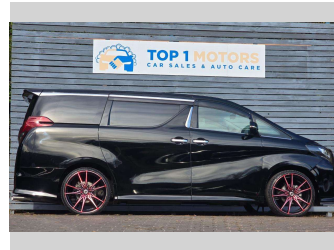

2015 Toyota ALPHARD 2.5S

Purchase Price **\$29,950**
Includes GST, Registration & Licensing

Finance may be available on this vehicle. Ask one of our friendly staff for more information.

Gain peace of mind with Mechanical Breakdown Insurance. **Ask us how.**

Body Style
People Movers

Odometer
117,643 km

Engine
2500 cc

Fuel Type
Petrol

Transmission
Manual

Wheels
-

VIN
7AT0H64EX26049694

Interior
Black, Cloth