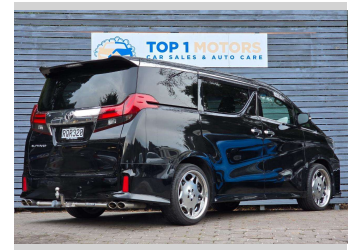

2015 Toyota ALPHARD 2.5S

Purchase Price **\$29,950**
Includes GST, Registration & Licensing

Finance may be available on this vehicle. Ask one of our friendly staff for more information.

Gain peace of mind with Mechanical Breakdown Insurance. **Ask us how.**

Body Style
People Movers

Odometer
117,643 km

Engine
2500 cc

Fuel Type
Petrol

Transmission
Automatic

Wheels
-

VIN
7AT0H64EX26049694

Interior
Black, Cloth